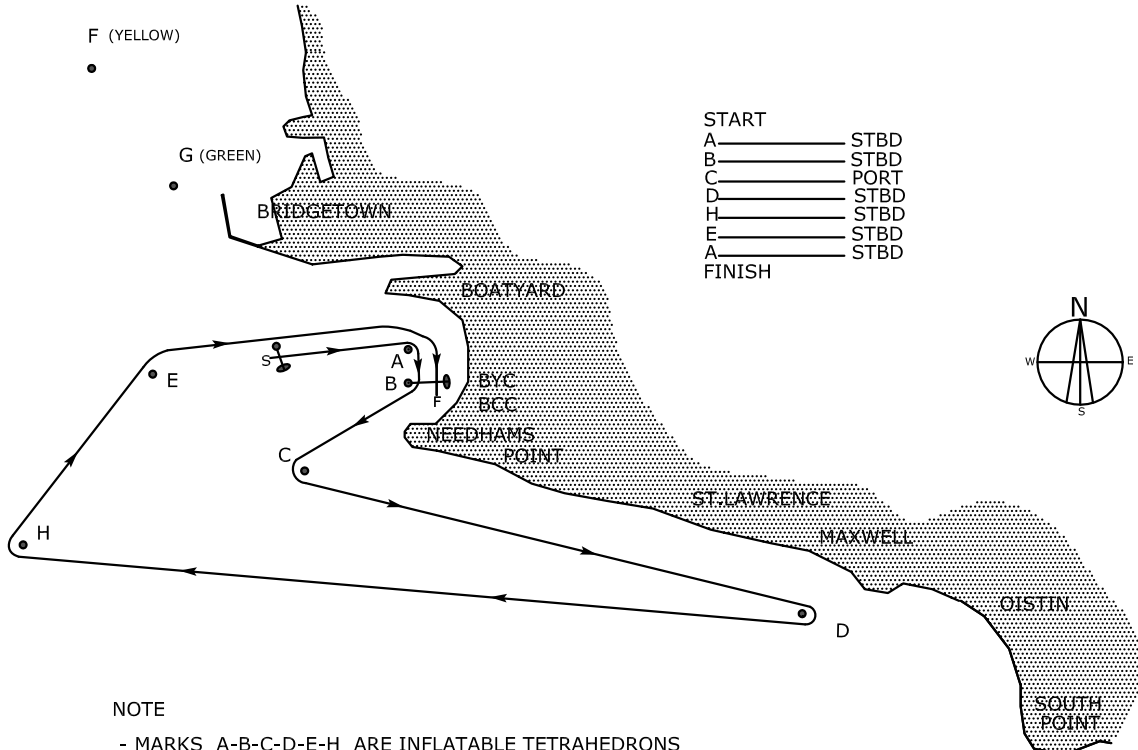

BARBADOS SAILING WEEK 2022

COASTAL RACING - JANUARY 22 & 23

CRUISING CLASS - COURSE RACE 1 SATURDAY JANUARY 22

NOTE

- MARKS A-B-C-D-E ARE INFLATABLE TETRAHEDRONS
- MARKS F-G ARE PERMANENT NAVIGATION BUOYS
- LOCATION OF MARKS AND COASTLINE AS SHOWN ARE APPROXIMATE

CRUISING CLASS - COURSE RACE 2 SUNDAY JANUARY 23

NOTE

- MARKS A-B-C-D-E-H ARE INFLATABLE TETRAHEDRONS
- LOCATION OF MARKS AND COASTLINE AS SHOWN ARE APPROXIMATE