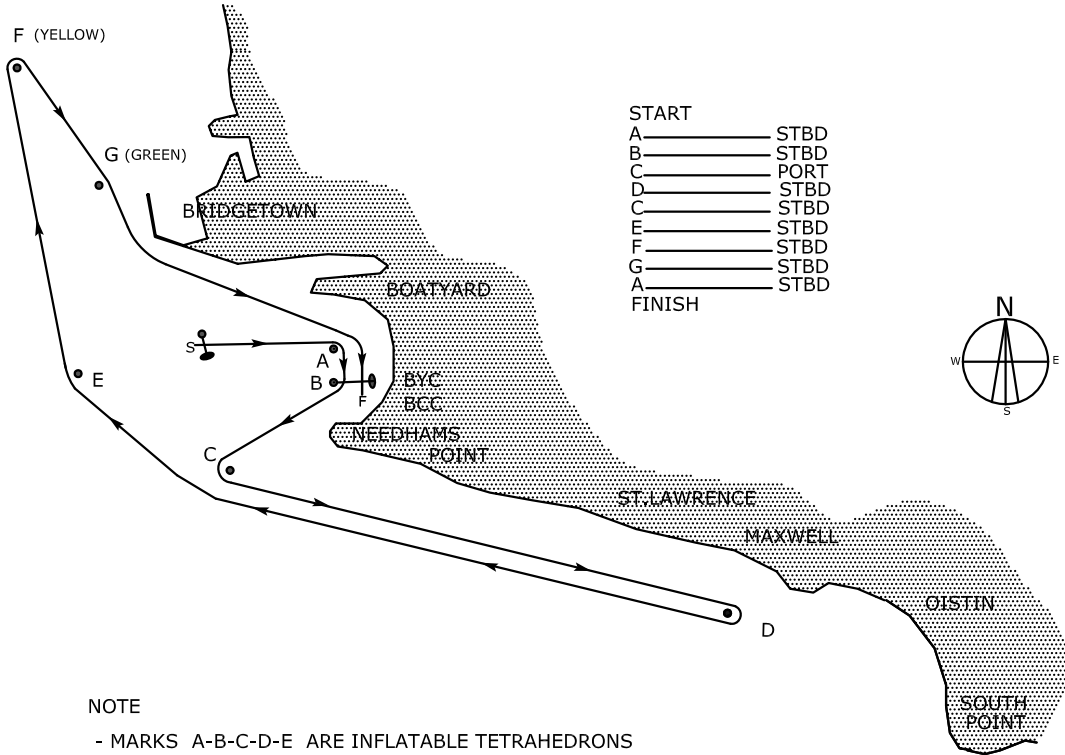

BARBADOS SAILING WEEK 2022

COASTAL RACING - JANUARY 22 & 23

CRUISING CLASS - COURSE RACE 1 SATURDAY JANUARY 22

NOTE

- MARKS A-B-C-D-E ARE INFLATABLE TETRAHEDRONS
- MARKS F-G ARE PERMANENT NAVIGATION BUOYS
- LOCATION OF MARKS AND COASTLINE AS SHOWN ARE APPROXIMATE

CRUISING CLASS - COURSE RACE 2 SUNDAY JANUARY 23

NOTE

- MARKS A-B-C-D-E-H ARE INFLATABLE TETRAHEDRONS
- LOCATION OF MARKS AND COASTLINE AS SHOWN ARE APPROXIMATE