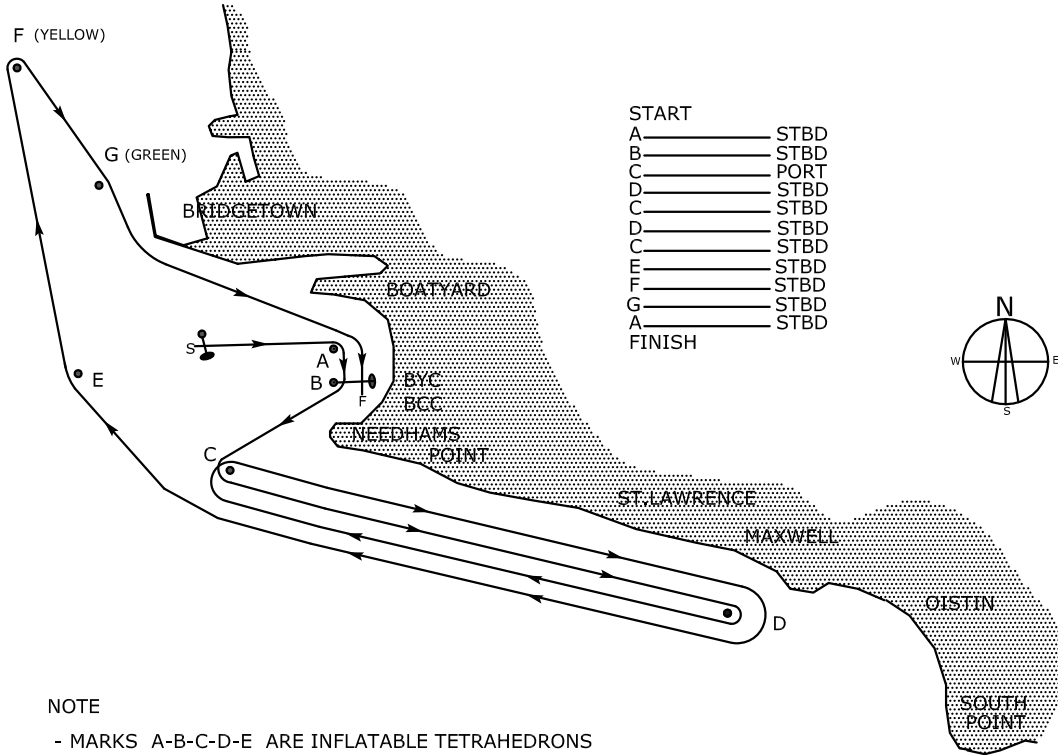

BARBADOS SAILING WEEK 2022

COASTAL RACING - JANUARY 22 & 23

CSA RACING CLASS - COURSE RACE 1 SATURDAY JANUARY 22

NOTE

- MARKS A-B-C-D-E ARE INFLATABLE TETRAHEDRONS
- MARKS F-G ARE PERMANENT NAVIGATION BUOYS
- LOCATION OF MARKS AND COASTLINE AS SHOWN ARE APPROXIMATE

CSA RACING CLASS - COURSE RACE 2 SUNDAY JANUARY 23

NOTE

- MARKS A-B-C-D-E-H ARE INFLATABLE TETRAHEDRONS
- LOCATION OF MARKS AND COASTLINE AS SHOWN ARE APPROXIMATE