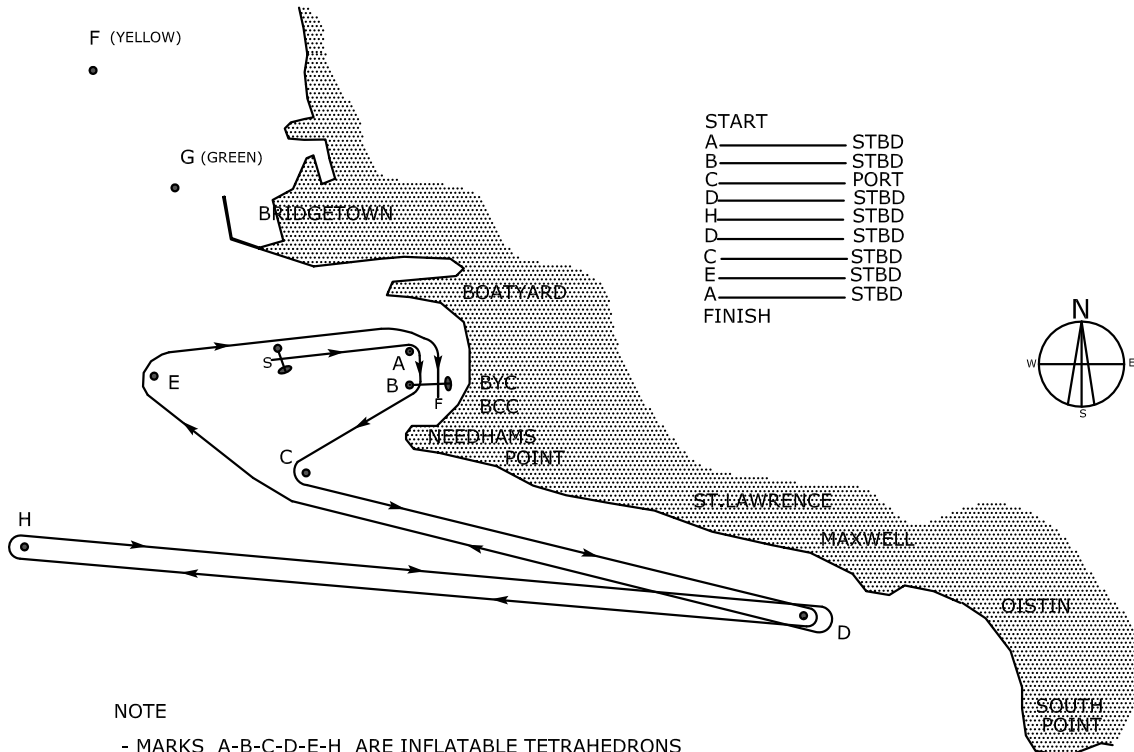

BARBADOS SAILING WEEK 2022

COASTAL RACING - JANUARY 22 & 23

CSA RACING CLASS - COURSE RACE 1 SATURDAY JANUARY 22

NOTE

- MARKS A-B-C-D-E ARE INFLATABLE TETRAHEDRONS
- MARKS F-G ARE PERMANENT NAVIGATION BUOYS
- LOCATION OF MARKS AND COASTLINE AS SHOWN ARE APPROXIMATE

CSA RACING CLASS - COURSE RACE 2 SUNDAY JANUARY 23

NOTE

- MARKS A-B-C-D-E-H ARE INFLATABLE TETRAHEDRONS
- LOCATION OF MARKS AND COASTLINE AS SHOWN ARE APPROXIMATE